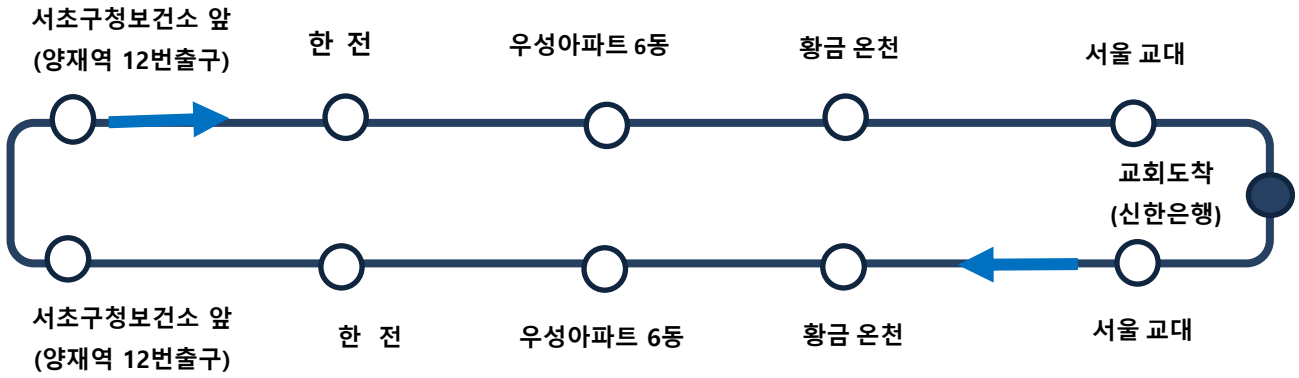

## 5호선 운행시간표 / 양재환승 < - > 교회

호 차	양재 출발	교회 출발	양재 도착
①	7:00	7:15	7:29
②	7:10	7:25	7:39
③	7:20	7:35	7:49
④	7:30	7:45	7:59
⑤	7:40	7:55	8:09
①	7:50	8:05	8:19
②	8:00	8:15	8:29
③	8:20	8:35	8:49
④	8:40	8:55	9:09
⑤	9:10	9:25	9:39
①	9:15	9:30	9:44
②	9:21	9:36	9:50
③	9:25	9:40	9:54
④	9:37	9:52	10:06
⑤	9:46	10:01	10:15
①	9:48	10:03	10:17
②	9:55	10:10	10:24
③	10:10	10:25	10:40
④	10:15	10:30	10:45
⑤	10:25	10:40	10:55
①	10:40	10:55	11:10
②	11:19	11:34	11:48
③	11:22	11:37	11:51
④	11:27	11:42	11:56
⑤	11:34	11:49	12:03
①	11:46	12:01	12:15
②	11:49	12:04	12:18
③	11:52	12:07	12:21
④	11:57	12:12	12:26

호 차	양재 출발	교회 출발	양재 도착
⑤	12:50	13:05	13:19
①	13:10	13:25	13:40
②	13:16	13:31	13:40
③	13:19	13:34	13:49
④	13:22	13:37	13:51
⑤	13:27	13:42	13:56
①	13:40	13:55	14:09
②	13:50	14:05	14:19
③	13:55	14:10	14:24
④	14:00	14:15	14:29
⑤	14:05	14:20	14:34
①	14:10	14:25	14:39
②	14:20	14:35	14:49
③	14:30	14:45	14:59
④	14:56	15:11	15:25
⑤	15:16	15:31	15:45
①	15:30	15:45	15:59
②	15:36	15:51	16:05
③	15:42	15:57	16:11
④	15:48	16:03	16:17
⑤	15:54	16:09	16:23
①	16:00	16:15	16:29
②	16:06	16:21	16:35
③	16:12	16:27	16:41
④	16:18	16:33	16:47
⑤	16:24	16:39	16:53