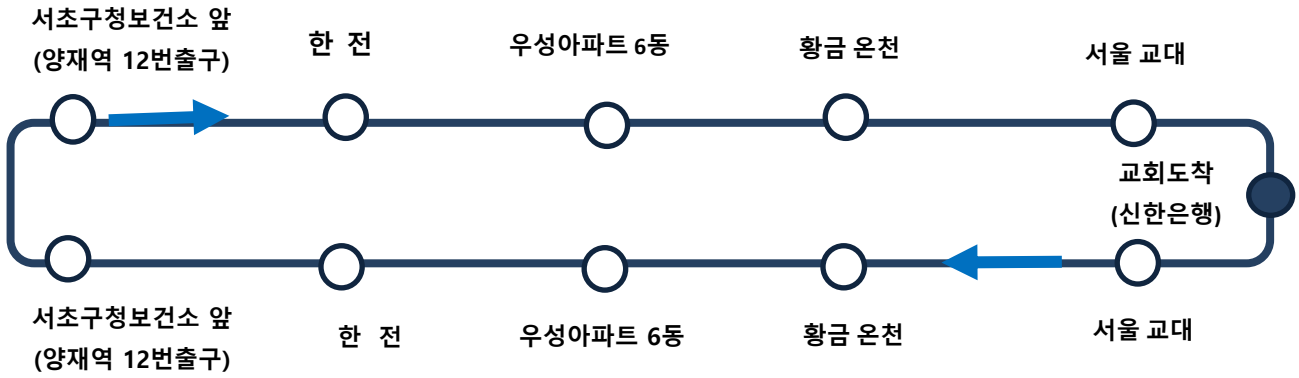

## 5호선 운행시간표 / 양재환승 < - > 교회

호 차	양재 출발	교회 출발	양재 도착
①	7:00	7:15	7:29
②	7:10	7:25	7:39
③	7:20	7:35	7:49
④	7:30	7:45	7:59
⑤	7:40	7:55	8:09
①	7:50	8:05	8:19
②	8:00	8:15	8:29
③	8:20	8:35	8:49
④	8:40	8:55	9:09
⑤	9:10	9:25	9:45
①	9:16	9:31	9:47
②	9:21	9:36	9:50
③	9:25	9:40	9:54
④	9:37	9:52	10:06
⑤	9:46	10:01	10:15
①	9:48	10:03	10:17
②	9:55	10:10	10:24
③	10:00	10:15	10:29
④	10:20	10:35	10:49
⑤	10:40	10:55	11:09
①	11:10	11:25	11:45
②	11:16	11:31	11:48
③	11:22	11:37	11:51
④	11:27	11:42	11:56
⑤	11:34	11:49	12:03
①	11:46	12:01	12:15
②	11:49	12:04	12:18
③	11:52	12:07	12:21
④	11:57	12:12	12:26

호 차	양재 출발	교회 출발	양재 도착
⑤	12:50	13:05	13:19
①	13:10	13:11	13:25
②	13:16	13:25	13:39
③	13:19	13:31	13:45
④	13:22	13:37	13:51
⑤	13:27	13:42	13:56
①	13:40	13:55	14:09
②	13:50	14:05	14:19
③	13:55	14:10	14:24
④	14:00	14:15	14:29
⑤	14:05	14:20	14:34
①	14:10	14:25	14:39
②	14:20	14:35	14:49
③	14:30	14:45	14:59
④	14:56	15:11	15:25
⑤	15:16	15:31	15:45
①	15:30	15:45	15:59
②	15:36	15:51	16:05
③	15:42	15:57	16:11
④	15:48	16:03	16:17
⑤	15:54	16:09	16:23
①	16:00	16:15	16:29
②	16:06	16:21	16:35
③	16:12	16:27	16:41
④	16:18	16:33	16:47
⑤	16:24	16:39	16:53