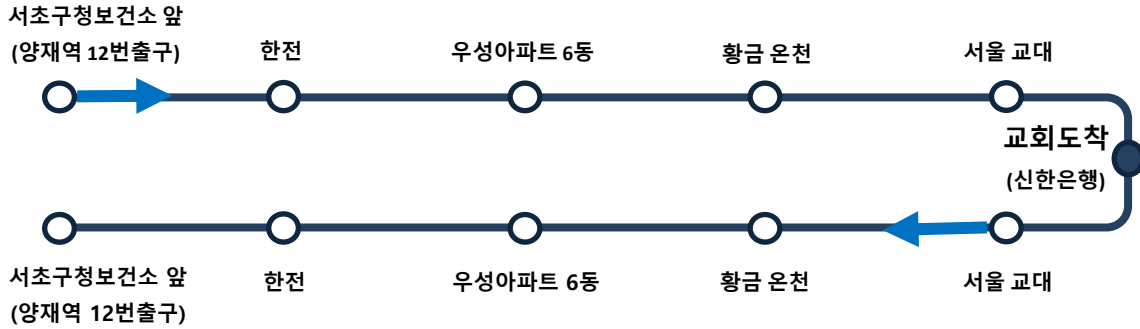

5호선 운행시간표 / 양재환승 <-> 교회

호 차	양재 출발	교회 출발	양재 도착
①	7:00	7:15	7:29
②	7:10	7:25	7:39
③	7:20	7:35	7:49
④	7:30	7:45	7:59
⑤	7:40	7:55	8:09
①	7:50	8:05	8:19
②	8:00	8:15	8:29
③	8:20	8:35	8:49
④	8:40	8:55	9:09
⑤	9:16	9:31	9:45
①	9:18	9:33	9:47
②	9:21	9:36	9:50
③	9:25	9:40	9:54
④	9:37	9:52	10:06
⑤	9:46	10:01	10:15
①	9:48	10:03	10:17
②	9:55	10:10	10:24
③	10:00	10:15	10:29
④	10:20	10:35	10:49
⑤	10:40	10:55	11:09
①	11:16	11:31	11:45
②	11:19	11:34	11:48
③	11:22	11:37	11:51
④	11:27	11:42	11:56
⑤	11:34	11:49	12:03
①	11:46	12:01	12:15
②	11:49	12:04	12:18
③	11:52	12:07	12:21
④	11:57	12:12	12:26

호 차	양재 출발	교회 출발	양재 도착
⑤	12:50	13:05	13:19
①	13:10	13:25	13:39
②	13:16	13:31	13:45
③	13:19	13:34	13:48
④	13:22	13:37	13:51
⑤	13:27	13:42	13:56
①	13:40	13:55	14:09
②	13:50	14:05	14:19
③	13:55	14:10	14:24
④	14:00	14:15	14:29
⑤	14:05	14:20	14:34
①	14:10	14:25	14:39
②	14:20	14:35	14:49
③	14:30	14:45	14:59
④	14:56	15:11	15:25
⑤	15:16	15:31	15:45
①	15:30	15:45	15:59
②	15:36	15:51	16:05
③	15:42	15:57	16:11
④	15:48	16:03	16:17
⑤	15:54	16:09	16:23
①	16:00	16:15	16:29
②	16:06	16:21	16:35
③	16:12	16:27	16:41
④	16:18	16:33	16:47
⑤	16:24	16:39	16:53