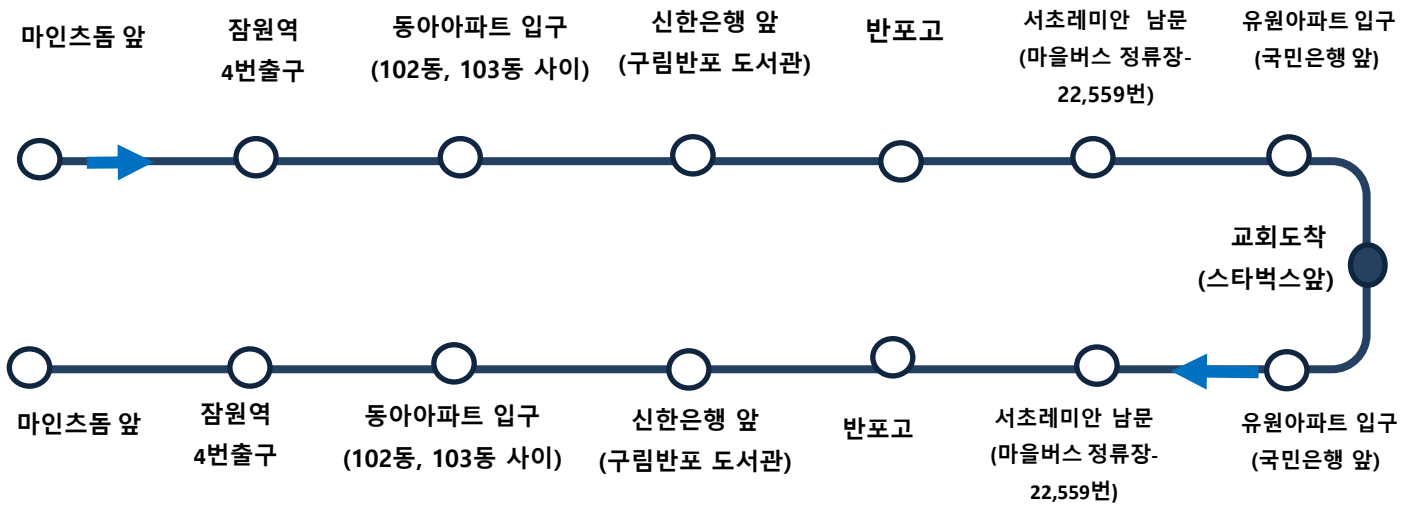

3·6 호선 운행시간표 / 잠원역 < - > 교회

| 호차 | 잠원 출발 | 교회 출발 |
|----|-------|-------|
| ① | 7:00 | 7:22 |
| ② | 7:10 | 7:32 |
| ③ | 7:20 | 7:42 |
| ④ | 7:30 | 7:52 |
| ⑤ | 7:40 | 8:02 |
| ⑥ | 7:50 | 8:12 |
| ① | 8:20 | 8:42 |
| ② | 8:45 | 9:07 |
| ③ | 9:03 | 9:25 |
| ④ | 9:13 | 9:35 |
| ⑤ | 9:18 | 9:40 |
| ⑥ | 9:23 | 9:45 |
| ① | 9:30 | 9:52 |
| ② | 9:40 | 10:02 |
| ③ | 10:20 | 10:42 |
| ④ | 10:45 | 11:07 |
| ⑤ | 11:03 | 11:25 |
| ⑥ | 11:13 | 11:35 |
| ① | 11:18 | 11:40 |
| ② | 11:23 | 11:45 |
| ③ | 11:30 | 11:52 |
| ④ | 11:40 | 12:02 |

| 호차 | 잠원 출발 | 교회 출발 |
|----|-------|-------|
| ⑤ | 12:30 | 12:52 |
| ⑥ | 12:50 | 13:12 |
| ① | 13:03 | 13:25 |
| ② | 13:13 | 13:35 |
| ③ | 13:18 | 13:40 |
| ④ | 13:23 | 13:45 |
| ⑤ | 13:35 | 13:57 |
| ⑥ | 13:50 | 14:12 |
| ① | 14:00 | 14:22 |
| ② | 14:10 | 14:32 |
| ③ | 14:30 | 14:52 |
| ④ | 14:50 | 15:12 |
| ⑤ | 15:10 | 15:32 |
| ⑥ | 15:25 | 14:47 |
| ① | 15:45 | 16:07 |
| ② | 15:50 | 16:12 |
| ③ | 15:55 | 16:17 |
| ④ | 16:00 | 16:22 |
| ⑤ | 16:05 | 16:27 |
| ⑥ | 16:10 | 16:32 |
| | | |
| | | |